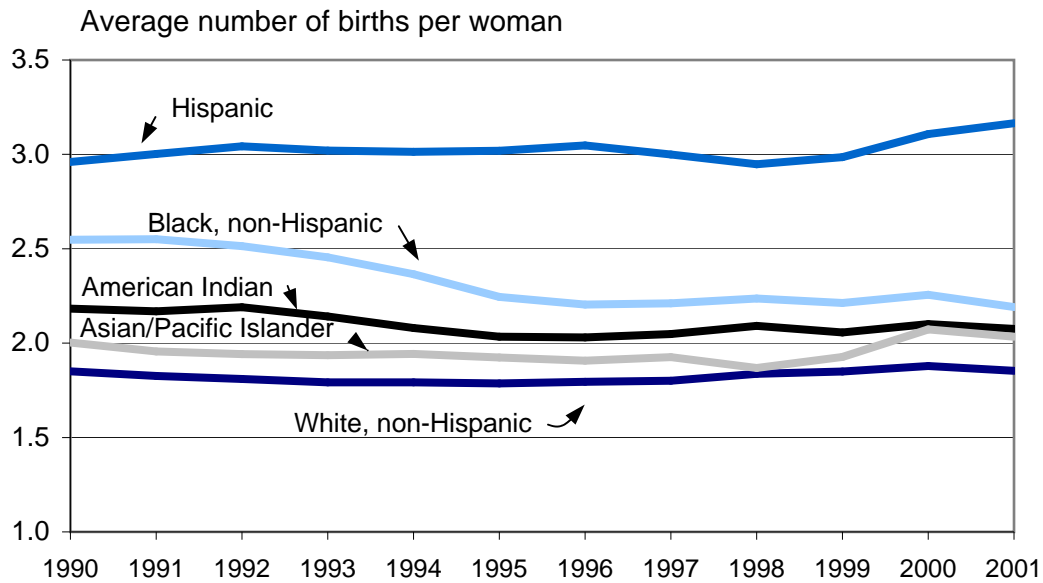

## Total Fertility Rate by Race/Ethnicity, 1990–2001

Note: The total fertility rate is the average number of children that would be born to a woman during her lifetime, given the age-specific fertility rates of a given year.  
Source: AmeriStat, analysis of data from the National Center for Health Statistics.