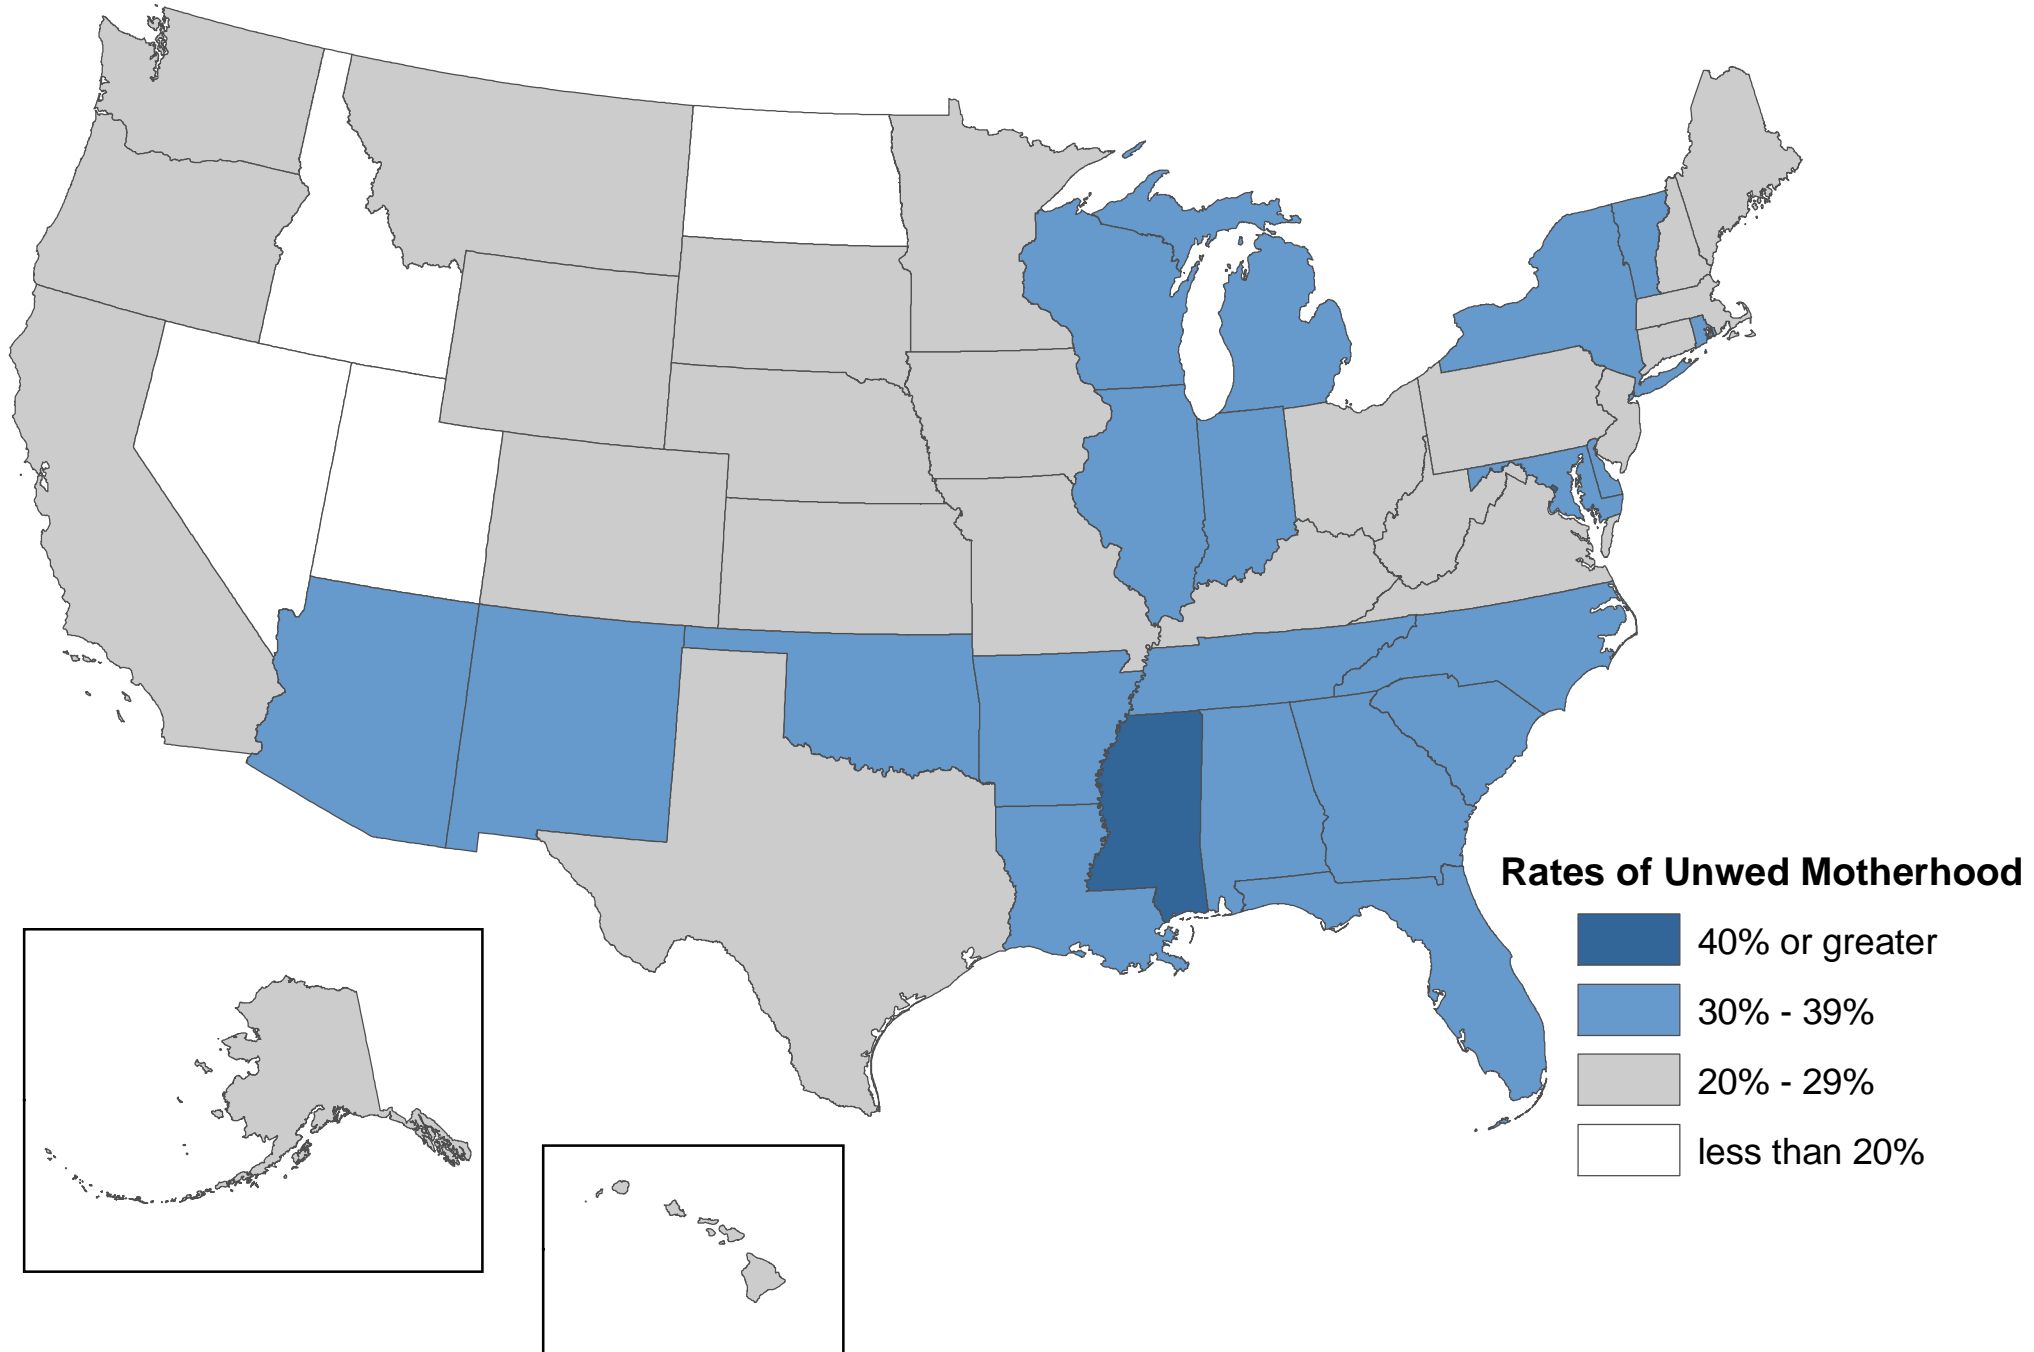

Rates of Unwed Motherhood in 1999 - 2000, by State

Note: The rate of unwed motherhood refers to the share of women who were unmarried, among women ages 15 to 50 who gave birth in 1990 - 2000.

Source: U.S. Census Bureau, Census 2000 Supplementary Survey.